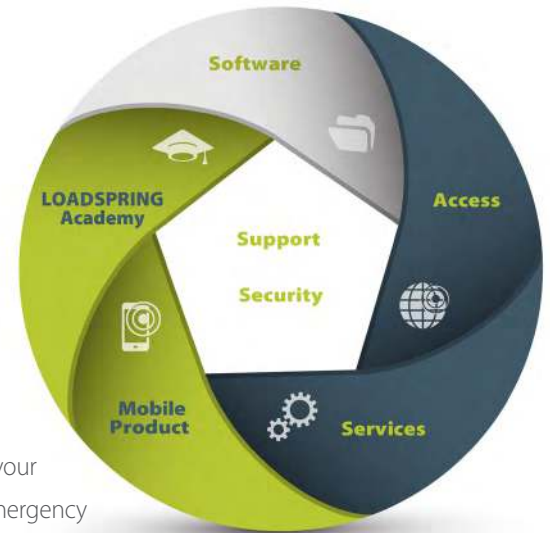

Applications for today and beyond

LOADSPRING hosts and supports more than 200 Project Management applications, in categories such as:

- Scheduling
- Business Intelligence
- Geospatial
- Contract/ Document Management
- BIM
- Specialized tools
- Estimating

Additional solutions you can't find just anywhere

We put our best technologies and sharpest experts into developing these added offerings, each of which gives you a tremendous competitive edge.

ECM - Enterprise Customer Management dedicates a resource team to manage your infrastructure, support, IMAC's and performance, while reviewing your processes, emergency responses and Key Performance Indicators.

Auto Archive keeps musty old surplus data stored safely away from your active projects for better speed and responsiveness.

APM - Advanced Performance Management continually oversees your system performance and makes intelligent recommendations. You also get a living, breathing human Performance Manager to evaluate functionality and report back to you.

Yes, there is a Perfect Cloud. Let us take you there

No off-the-shelf Clouds here. We build each Perfect Cloud to meet your exact needs. You'll get easy access, multiple application capabilities, training, activity tracking and more—all without you lifting a finger. We can create your Project Management platform in minutes, and customize your Perfect Cloud in just days.

Your Perfect Cloud has every Project Management tool your teams require, all in one place with a simple single sign-on.

Here's a smattering of what you'll get:

Every application you'll ever use, both today and throughout your project's lifespan.

Unmatched expertise in configuring, implementing and deploying your Project Management software.

Legendary, stay-up-all-night support you just can't find elsewhere.

Integration solutions that connect to your most important business systems, quickly and hassle-free.

Disaster recovery options that meet even the strictest corporate requirements.

Expert migration to new applications or versions, quickly, accurately and on your terms.

Neutral JVP access that provides a single, secure, objective environment for everyone in your joint venture.

LoadSpringMobile extends key functionalities with field teams.

Cloud to cloud integration and LoadSpringPlatform.

Never, ever settle

It takes some amazing technologies to help you master the Cloud. But technology alone just isn't enough. Our Project Management specialists and deep insider knowledge helps enterprises like yours get to the next level.

So don't settle. Because anything less than expert... isn't.

+1.978.685.9715 www.loadspring.com

America's Top 20
Engineering, Design & Construction firms
all use **LOADSPRING***

*Source: 2017 ENR's Top 100 Professional Services Firms and Top 500 Design Firms + LoadSpring data.
© Copyright 2017. LoadSpring is a trademark of LoadSpring Solutions, Inc. All Rights Reserved. loadspring.com Follow us on Facebook.