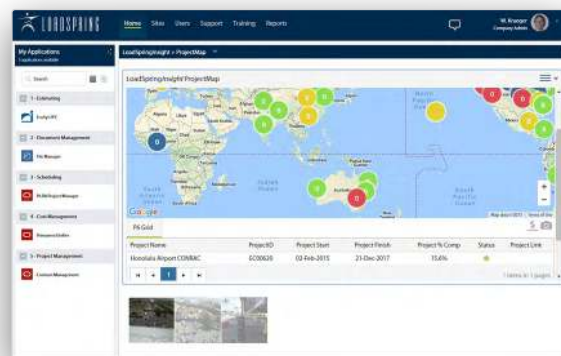

LoadSpringPower Cloud. Our triple-caFFEinated performance-based Cloud, designed for serious high-activity projects.

LoadSpringGlobal Cloud. All your Project Management data, neatly synchronized in real time with all your worldwide teams.

Hook up with the LoadSpringPlatform

LOADSPRING is the *only* IT portal specifically designed around Cloud-based Project Management. More than just a link to software and data, it's your channel to our smartest people, support, license management and drum-tight security.

It even trains you how to use it. Features include:

LoadSpringInsight lets executives and management access critical data simultaneously from multiple applications becoming your custom data warehouse. In the end, everyone looks like the sharpest tool in the shed.

Global Unified Support goes way beyond the call of duty, offering live problem resolution and automated SmartSupport, 24/7/365 for your infrastructure and applications.

GlobalView Reporting uses real-time geosite mapping for instant reporting on team locations and activities.

LoadSpringAcademy offers engaging, video-based online learning that turns your team members into power users.

License compliance tracking Eliminates shelfware and saves money by anticipating true license requirements.